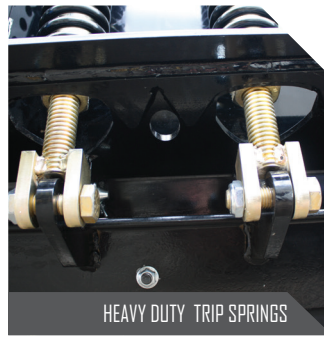

Unlike wing plows, this patented System is simple and robust with fewer moving components.

2 YEAR  
STRUCTURAL  
WARRANTY

# SNOWDOZER SPECIFICATIONS

HYDRAULIC LATCH PINS TO SECURE BOX

1 INCH BOLTS SECURE SECTIONS

HEAVY DUTY TRIP SPRINGS

TRIP EDGES