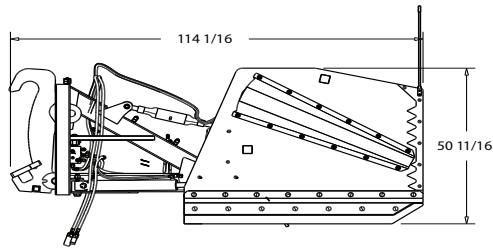

# SNOWDOZER SPECIFICATIONS

HYDRAULIC LATCH PINS TO SECURE BOX

1 INCH BOLTS SECURE SECTIONS

HEAVY DUTY TRIP SPRINGS

TRIP EDGES

## CUSTOMIZE YOUR WIDTH - CUSTOM BUILD TO THE WIDTH OF YOUR CHOICE WITH 36 AND 24 INCH SECTIONS 12 FOOT UP TO 20 FEET

### SnowDozer 2 in 1 System Dimensions

Dimensions in inches may vary by 1/2"  
12' 14' 16' 18' 20' Units

Oscillation 8°

Angled Plow widths  
12 Foot = 130  
14 Foot = 150 1/16  
16 Foot = 170  
18 Foot = 189 7/8  
20 Foot = 209 3/4