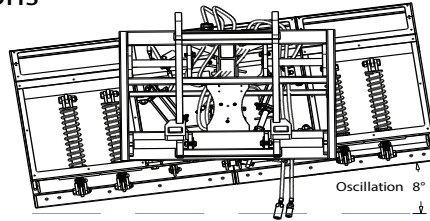

Oscillation 8°

Angled Plow widths
12 Foot = 130
14 Foot = 150 1/16
16 Foot = 170
18 Foot = 189 7/8
20 Foot = 209 3/4

Angled System widths
12 Foot = 165 1/2
14 Foot = 185 3/8
16 Foot = 205 5/16
18 Foot = 225 1/4
20 Foot = 245 1/8