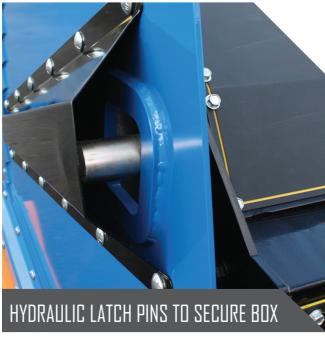

## BLADE AND BOX ONE SLICK COMBO

The SNOWDOZER plow system offers unrivaled intuition and simplicity. The two-in-one blade and box combo quickly becomes the favorite and most productive part of your snow removal fleet.

Every feature of the SNOWDOZER is overbuilt and tested by snow removal professionals with years of experience in the field.

TWO IN ONE BLADE +  
SNOWKAGE BOX

GO FROM ANGLE PLOWING TO SNOW  
PUSHING IN SECONDS

# SNOWDOZER SPECIFICATIONS

HYDRAULIC LATCH PINS TO SECURE BOX

1 INCH BOLTS SECURE SECTIONS

HEAVY DUTY TRIP SPRINGS

TRIP EDGES