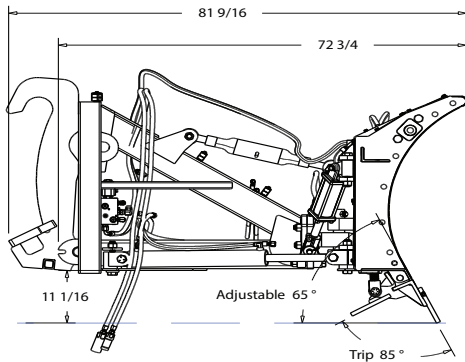

## CUSTOMIZE YOUR WIDTH - CUSTOM BUILD TO THE WIDTH OF YOUR CHOICE WITH 36 AND 24 INCH SECTIONS 12 FOOT UP TO 20 FEET

### SnowDozer 2 in 1 System Dimensions

Dimensions in inches may vary by 1/2"  
12' 14' 16' 18' 20' Units

Oscillation 8°

Angled Plow widths  
12 Foot = 130  
14 Foot = 150 1/16  
16 Foot = 170  
18 Foot = 189 7/8  
20 Foot = 209 3/4

Angled System widths  
12 Foot = 165 1/2  
14 Foot = 185 3/8  
16 Foot = 205 5/16  
18 Foot = 225 1/4  
20 Foot = 245 1/8

Adjustable 65°

Trip 85°

Full Angle 34.00°

12 Foot = 152 3/4  
14 Foot = 159 1/2  
16 Foot = 166 1/8  
18 Foot = 172 7/8  
20 Foot = 179 1/2

12 Foot = 155 1/8  
14 Foot = 179 1/8  
16 Foot = 203 1/8  
18 Foot = 227 1/8  
20 Foot = 251 1/8

	Plow weight LBS	System weight LBS
12'	4,917.00	6,974.00
14'	5,114.00	7,170.00
16'	5,527.00	7,357.00
18'	5,722.00	7,846.00
20'	5912.00	8,037.00