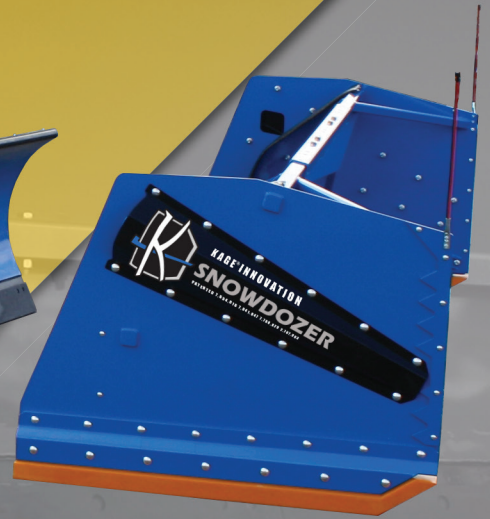

# SNOWDOZER

## BLADE AND BOX ONE SLICK COMBO

The SNOWDOZER plow system offers unrivaled intuition and simplicity. The two-in-one blade and box combo quickly becomes the favorite and most productive part of your snow removal fleet.

Every feature of the SNOWDOZER is overbuilt and tested by snow removal professionals with years of experience in the field.

TWO IN ONE BLADE +  
SNOWKAGE BOX

GO FROM ANGLE PLOWING TO SNOW  
PUSHING IN SECONDS