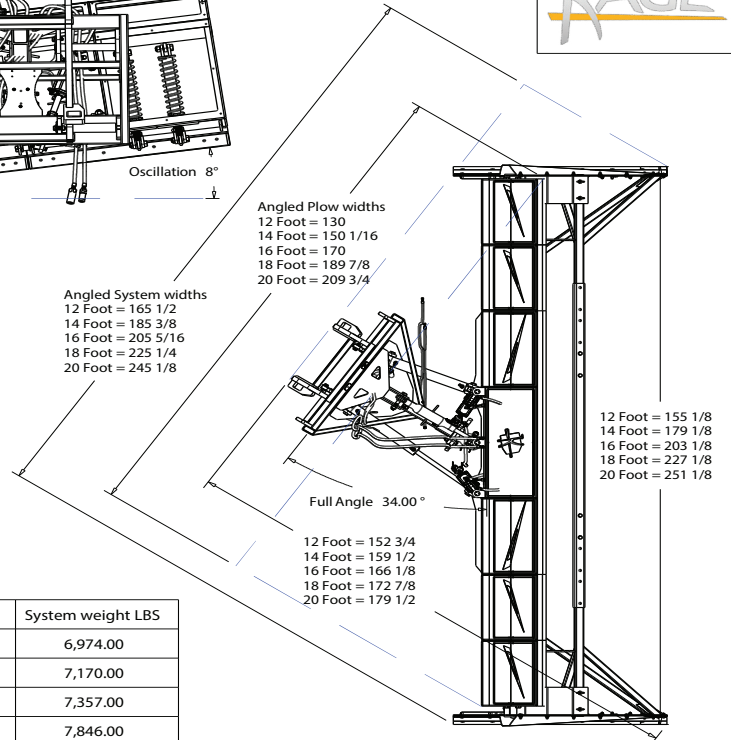

## CUSTOMIZE YOUR WIDTH - CUSTOM BUILD TO THE WIDTH OF YOUR CHOICE WITH 36 AND 24 INCH SECTIONS 12 FOOT UP TO 20 FEET

### SnowDozer 2 in 1 System Dimensions

Dimensions in inches may vary by 1/2"  
12' 14' 16' 18' 20' Units

Oscillation 8°

Angled Plow widths  
12 Foot = 130  
14 Foot = 150 1/16  
16 Foot = 170  
18 Foot = 189 7/8  
20 Foot = 209 3/4

Angled System widths  
12 Foot = 165 1/2  
14 Foot = 185 3/8  
16 Foot = 205 5/16  
18 Foot = 225 1/4  
20 Foot = 245 1/8

Adjustable 65°

Trip 85°

Full Angle 34.00°

12 Foot = 152 3/4  
14 Foot = 159 1/2  
16 Foot = 166 1/8  
18 Foot = 172 7/8  
20 Foot = 179 1/2

12 Foot = 155 1/8  
14 Foot = 179 1/8  
16 Foot = 203 1/8  
18 Foot = 227 1/8  
20 Foot = 251 1/8

	Plow weight LBS	System weight LBS
12'	4,917.00	6,974.00
14'	5,114.00	7,170.00
16'	5,527.00	7,357.00
18'	5,722.00	7,846.00
20'	5912.00	8,037.00