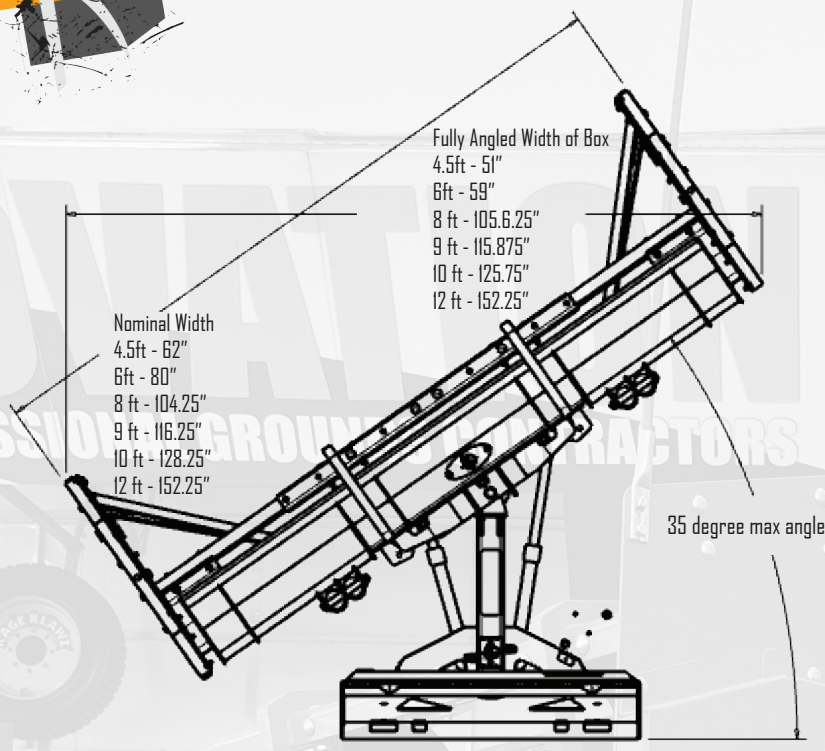

KEY FEATURES

Xtreme Efficiency

The ability to plow with or without the containment box eliminates the need for multiple machines and plows because you can windrow, backdrag, push & stack in one!

Xtreme Contouring

Equipped with KAGE's AdvantEdge sectional cutting edge, trip edge and 12 degrees of moldboard oscillation, the SnowFire Xtreme is made for constant substrate contact.

Xtreme Box Float

These poly skids offer 4 3/4" to 6" of oscillating vertical float, allowing for maximum scrape right up to curbs without containment box interference.

Xtreme Angles

With an industry-leading 35 degrees of power angle, a 65-degree attack angle and a perfectly-curved moldboard for rolling the snow, angle plowing and windrowing is simple - even in heavy, wet snow.

KAGE® SnowFire™ Xtreme Specifications

For Machines Starting at 3,000 Lbs. and 40hp	X54	X72	X96	X108	X120	X144
Trip Springs	4	4	4	4	4	8
Crossover Relief Valve	Standard					
Cutting Edges	Hardox or Carbide					
Recommened Carrier Size	3,000lb + / 40hp +	5,000lb + / 40hp +	6,000lb + / 40hp +	6,500lb + / 50hp +	7,000lb + / 60hp +	9,000lb + / 75hp +
Approx. Weight (System)	1,160	1,270	1,760	1,820	1,890	2,230
Approx. Weight (Blade Only)	822	906	1,231	1,297	1,363	1,627