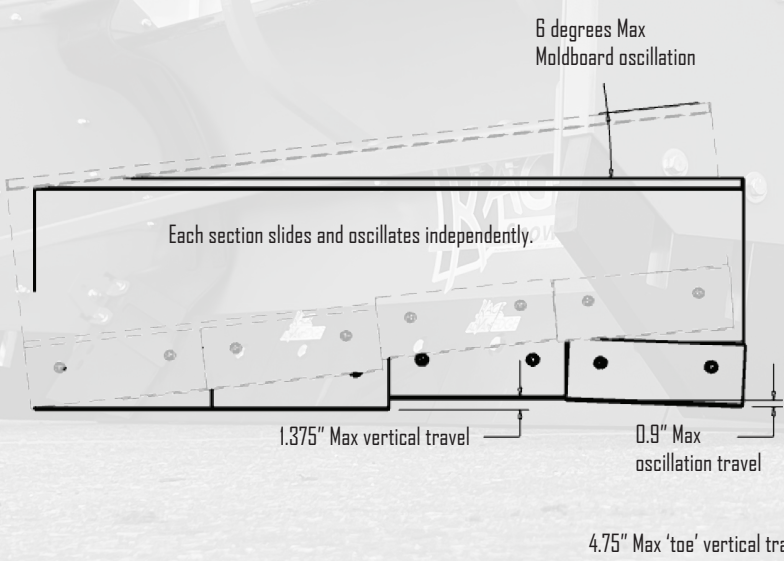

Equipped with KAGE's AdvantEdge sectional cutting edge, trip edge and 12 degrees of moldboard oscillation, the SnowFire Xtreme is made for constant substrate contact.

Xtreme Box Float

These poly skids offer 4 3/4" to 6" of oscillating vertical float, allowing for maximum scrape right up to curbs without containment box interference.

Xtreme Angles

With an industry-leading 35 degrees of power angle, a 65-degree attack angle and a perfectly-curved moldboard for rolling the snow, angle plowing and windrowing is simple - even in heavy, wet snow.

KAGE® SnowFire™ Xtreme Specifications

For Machines Starting at 3,000 Lbs. and 40hp	X54	X72	X96	X108	X120	X144
Trip Springs	4	4	4	4	4	8
Crossover Relief Valve	Standard					
Cutting Edges	Hardox or Carbide					
Recommened Carrier Size	3,000lb + / 40hp +	5,000lb + / 40hp +	6,000lb + / 40hp +	6,500lb + / 50hp +	7,000lb + / 60hp +	9,000lb + / 75hp +
Approx. Weight (System)	1,160	1,270	1,760	1,820	1,890	2,230
Approx. Weight (Blade Only)	822	906	1,231	1,297	1,363	1,627