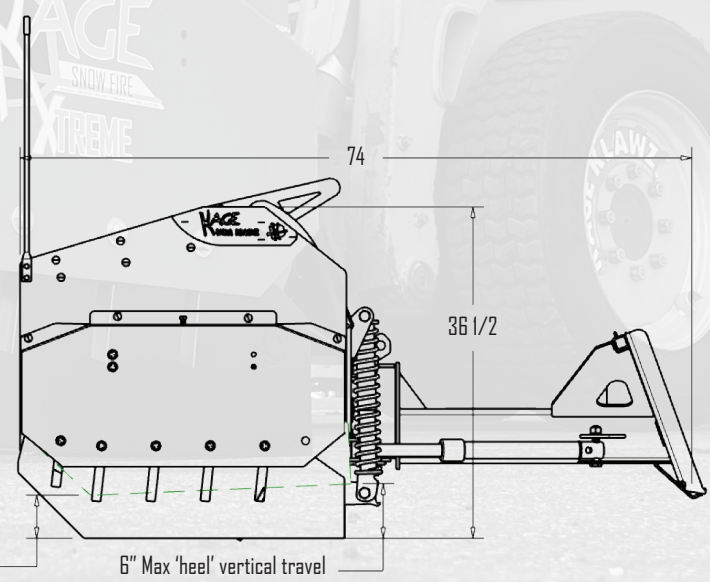

Equipped with KAGE's AdvantEdge sectional cutting edge, trip edge and 12 degrees of moldboard oscillation, the SnowFire Xtreme is made for constant substrate contact.

Xtreme Box Float

These poly skids offer 4 3/4" to 6" of oscillating vertical float, allowing for maximum scrape right up to curbs without containment box interference.

Xtreme Angles

With an industry-leading 35 degrees of power angle, a 65-degree attack angle and a perfectly-curved moldboard for rolling the snow, angle plowing and windrowing is simple - even in heavy, wet snow.

Xtreme Versatility

The SnowFire Xtreme can be used on virtually any compact machine, including skid steers, compact track loaders, tractors, telehandlers and compact wheel loaders.

Xtreme Durability

Overbuilt by design, the SnowFire Xtreme features a rigid tri-form box frame and is constructed of grade 50 steel. It's bolt together design also makes for easy maintenance if needed.

KAGE® SnowFire™ Xtreme Specifications

For Machines Starting at 3,000 Lbs. and 40hp	X54	X72	X96	X108	X120	X144
Trip Springs	4	4	4	4	4	8
Crossover Relief Valve	Standard					
Cutting Edges	Hardox or Carbide					
Recommened Carrier Size	3,000lb + / 40hp +	5,000lb + / 40hp +	6,000lb + / 40hp +	6,500lb + / 50hp +	7,000lb + / 60hp +	9,000lb + / 75hp +
Approx. Weight (System)	1,160	1,270	1,760	1,820	1,890	2,230
Approx. Weight (Blade Only)	822	906	1,231	1,297	1,363	1,627