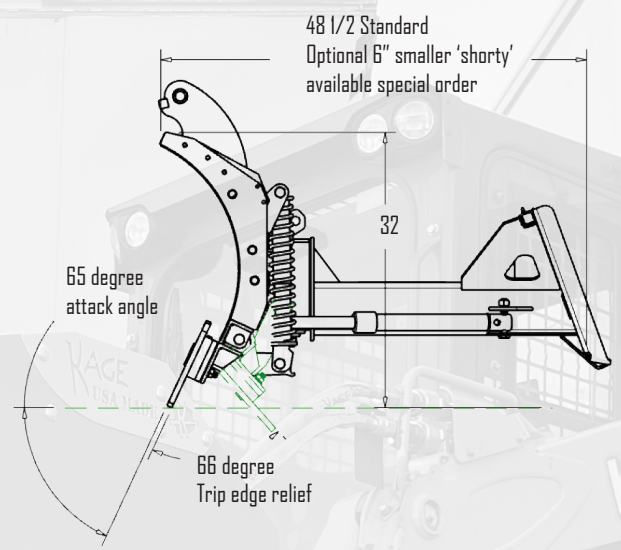

Equipped with KAGE's AdvantEdge sectional cutting edge, trip edge and 12 degrees of moldboard oscillation, the SnowFire Xtreme is made for constant substrate contact.

Xtreme Box Float

These poly skids offer 4 3/4" to 6" of oscillating vertical float, allowing for maximum scrape right up to curbs without containment box interference.

Xtreme Angles

With an industry-leading 35 degrees of power angle, a 65-degree attack angle and a perfectly-curved moldboard for rolling the snow, angle plowing and windrowing is simple - even in heavy, wet snow.

KAGE® SnowFire™ Xtreme Specifications

For Machines Starting at 3,000 Lbs. and 40hp	X54	X72	X96	X108	X120	X144
Trip Springs	4	4	4	4	4	8
Crossover Relief Valve	Standard					
Cutting Edges	Hardox or Carbide					
Recommened Carrier Size	3,000lb + / 40hp +	5,000lb + / 40hp +	6,000lb + / 40hp +	6,500lb + / 50hp +	7,000lb + / 60hp +	9,000lb + / 75hp +
Approx. Weight (System)	1,160	1,270	1,760	1,820	1,890	2,230
Approx. Weight (Blade Only)	822	906	1,231	1,297	1,363	1,627