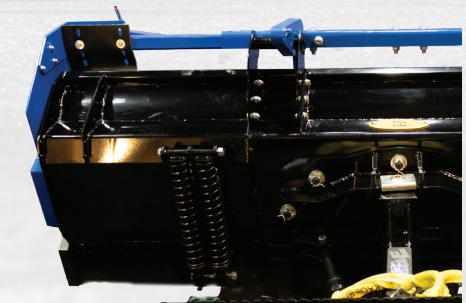

SNOWFIRE XTREME

FULLY LOADED SNOW PUSHER SYSTEM

Maximizing Curb-2-Curb Performance

The SnowFire Xtreme takes the proven technology of KAGE's 2-in-1 SnowFire plow and pusher system and ramps up the float and scrape capabilities a notch, allowing for better scrape contouring, longer wear and better protection for the substrate, infrastructure and snow removal equipment.

Equipped with KAGE's AdvantEdge sectional cutting edge, trip edge and 12 degrees of moldboard oscillation, the SnowFire Xtreme is made for constant substrate contact.

Xtreme Box Float

These poly skids offer 4 3/4" to 6" of oscillating vertical float, allowing for maximum scrape right up to curbs without containment box interference.

Xtreme Angles

With an industry-leading 35 degrees of power angle, a 65-degree attack angle and a perfectly-curved moldboard for rolling the snow, angle plowing and windrowing is simple - even in heavy, wet snow.

Xtreme Versatility

The SnowFire Xtreme can be used on virtually any compact machine, including skid steers, compact track loaders, tractors, telehandlers and compact wheel loaders.

Xtreme Durability

Overbuilt by design, the SnowFire Xtreme features a rigid tri-form box frame and is constructed of grade 50 steel. It's bolt together design also makes for easy maintenance if needed.